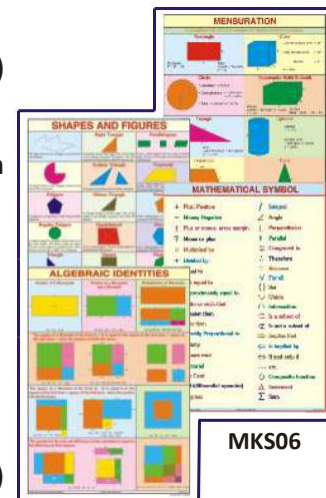

MKS04

MKS05 Banking Dummy Cheque Book & Dummy pay-in-slip **per set Rs. 150.00 (A)**

MKS06 Charts printed on synthetic paper set of 5 **each size 70 × 100 cm**

1. a Mensuration Chart
   - b Graph Chart Laminated
   - c Shapes & Figures (Description of Figures with their angles & construction)
   - d Chart of Math symbol
   - e Algebra identities
2. **per set Rs. 1050.00 (B)**

MKS07 Derivation of the value of pi size 28 cm **each Rs. 168.00 (B)**

MKS06