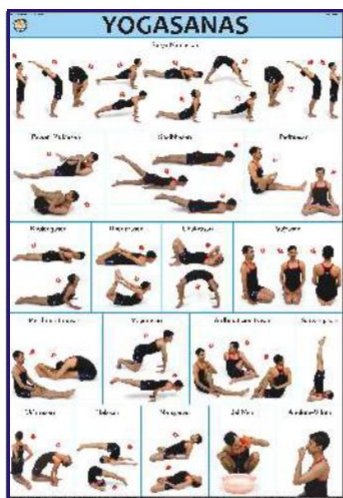

SPECIAL CHARTS FOR CHILDREN

Small Size 50 × 70 cm

CC01 Animals	CC10 Means of Transport	CC19 Festivals of India
CC02 Pet Animals	CC11 Road Traffic Signs	CC20 Dances of India
CC03 Birds	CC12 Health Rules	CC21 Freedom Fighters
CC04 Wild Animals	CC13 Parts of the Body	CC22 Dresses of India
CC05 Vegetables	CC14 Flags of Nations	CC23 My Family
CC06 Fruits	CC15 Historical Building	CC24 Opposites
CC07 Symbols of Unity	CC16 Temples of India	CC25 Types of Homes
CC08 Flowers	CC17 Good Manners	
CC09 Great Wonders of the World	CC18 Good Habits	

each Rs. 100.00 (B)

Large Size 70 × 100 cm

CC51 Animals	CC56 Great Wonders of the world	CC61 Fishes
CC52 Birds	CC57 Means of Transport	CC62 Computers : An overview
CC53 Vegetables	CC58 Road Traffic Signs	CC63 Yogasana Chart
CC54 Fruits	CC59 Parts of Body	CC64 Inventors and their Inventions
CC55 Flowers	CC60 Flags of Nations	CC65 Insects

Price : CC51 - CC60 each Rs. 155.00 (B)

CC66 Shapes & Colours
CC61 onwards each Rs. 172.00 (B)