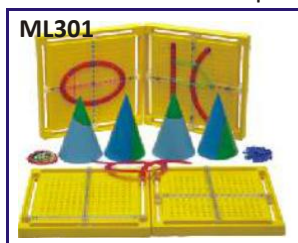

(For some activities Base Ten Blocks can be used, available separately)

ML252 Co-ordinate Board Game Price Rs. 572.00 (A)

ML253 Integer Board Game : An interesting board game with dice and counters (available separately) to understand the concept of addition and subtraction of integer numbers. Rs. 543.00 (B)

ML254 Graph Board Size 29x29 cm Rs. 252.00 (B)

ML255 Place Value Game with Counters : Set includes place value mats & place value cards. Stacking counters snap together & can be stacked in place to determine the place value. Rs. 750.00 (B)