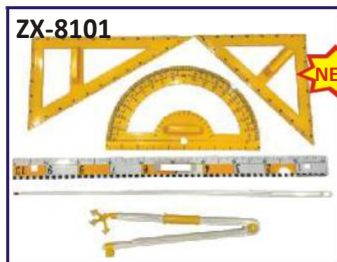

MATHEMATICAL AND DRAWING INSTRUMENTS

Black Board Geometrical Instruments Box : containing pair of set squares, protractor, compass, divider, scale & duster. made of plastic

DI02 Extra Superior Quality each Rs. 915.00 (A)
DI03 Superior Quality Wooden each Rs. 1298.00 (A)

ZX-8101 Jumbo Geometry Box : Consisting of one meter scale (2 Parts), one Pointer (2 parts), one set of set square, one protractor and one compass. Made of very good plastic. Ideal for working on any board.

set Rs. 4956.00 (A)

DI04W Compass Wooden each Rs. 206.00 (A)
DI04P Compass Plastic each Rs. 118.00 (A)

DI05 Drawing Instruments Box: Containing one half-set compass 15 cm, One Divider 15 cm, Pen and Pencil Point, Ink Point, Lengthening Bar, Compass, Divider, Ink compass, Rotring type attachment, Bow Pen, Handle for hand work, Lead case and tightening key/screw driver.

each Rs. 780.00 (A)

Set Squares: Transparent Plastic 3 mm thick Bevelled edges

DI06 size 20 × 25 cm per pair Rs. 131.00 (A)
DI07 size 25 × 30 cm per pair Rs. 172.00 (A)

Foot Rulers Plastic : **DI08 size 12" (30 cm)** each Rs. 36.00 (A)
DI09 size 24" (60 cm) each Rs. 85.00 (A)
DI10 size 40" (100 cm) each Rs. 531.00 (A)

Pantagraph : For enlarging or reducing diagrams, in wooden box

DI11 size 60 cm each Rs. 4071.00 (A)

Architectural French Curves of transparent plastic

DI14 set of 12 curves Rs. 190.00 (A)
DI15 set of 24 curves Rs. 1120.00 (A)
DI16 Plain Divider each Rs. 77.00 (A)
DI17 Pencil Compass Rs. 77.00 (A)
DI18 Ink Compass Rs. 88.00 (A)

MI31 Stop Watch : 1/100 seconds plastic body Rs. 472.00 (A)
MI32 Stop Watch : 1/100 seconds metal body Rs. 1711.00 (A)