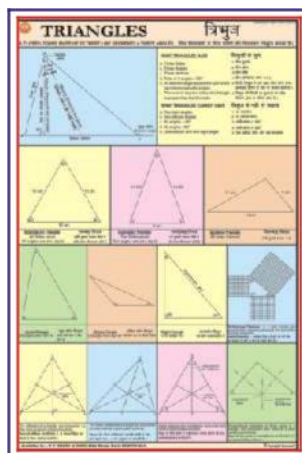

- MKS06A Mensuration Chart
- MKS06B Graph Chart Laminated
- MKS06C Shapes & Figures (Description of Figures with their angles & construction)
- MKS06D Chart of Math symbol
- MKS06E Algebra Identities

per set Rs. 1050.00 (B)

PRIMARY

Size 50 x 70 cm LAMINATED

- MP01 English Numerical
- MP02 Addition
- MP03 Subtraction
- MP04 Multiplication
- MP05 Division
- MP06 Multiplication Table
- MP07 Roman Numerical Chart

English or Hindi each Rs. 100.00 (B)