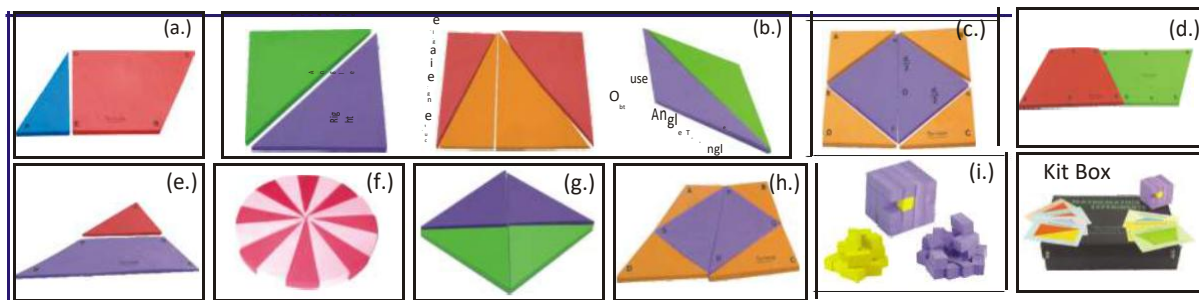

per set 2596.00 (A)

MKS10 Mensuration Kit

MKS11 Charts on Mathematics for upper primary Set of 15

MUP01E Number system	MUP09E Quadrilateral
MUP02E Algebra-definitions & formulae	MUP10E Circle
MUP03E Addition of rational numbers	MUP11E Congruent Triangles
MUP04E Multiplication of rational numbers	MUP12E Properties of Circles
MUP05E Some Geometrical concepts	MUP13E Mensuration - I
MUP06E Angles	MUP14E Mensuration - II
MUP07E Pair of Angles	MUP15E Profit & Loss
MUP08E Triangles	

per set Rs. 1500.00 (B)