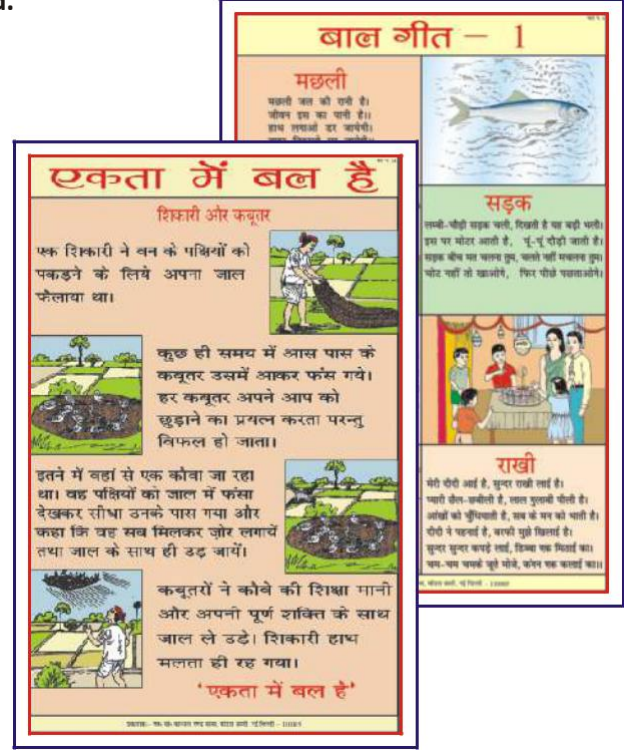

HINDI TEACHING CHARTS

A very comprehensive and illustrated series of 16 charts for teaching Hindi.
each size 50 x 70 cm, Laminated.

Set 1

- HT01 स्वर, व्यंजन
- HT02 मात्रा - आ, इ
- HT03 मात्रा - ई, उ
- HT04 मात्रा - ऊ, ए
- HT05 मात्रा - ऐ, ओ
- HT06 मात्रा - औ, अं
- HT07 विसर्ग और संयुक्त अक्षर
- HT08 संयुक्त अक्षर

each chart Rs. 100.00 (B)
per set Rs. 800.00 (B)

HT101 Hindi Teaching Set 1 Set of 8

Set 2

- HT09 बालगीत - 1
- HT10 बालगीत - 2
- HT11 बालगीत - 3
- HT12 स्वच्छता
- HT13 लोमड़ी और कौवा
- HT14 एकता में बल है
- HT15 शेर और खरगोश
- HT16 भारत माता

each chart Rs. 100.00 (B)
per set Rs. 800.00 (B)

HT102 Hindi Teaching Set 2 Set of 8