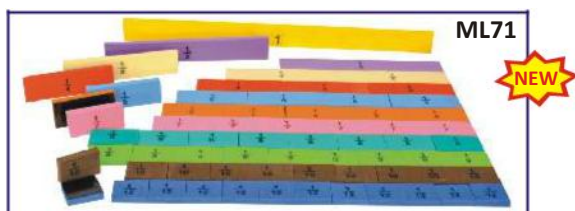

ML71 Fraction Bar Magnetic : A perfect tool for classroom demonstration. The large size magnetic fraction bars make it easy for a teacher to demonstrate different conceptual activities and generalize the results. These are the fun way to teach the meaning of fraction, explore equivalence, comparison, and different operations. **set Rs. 684.00 (A)**