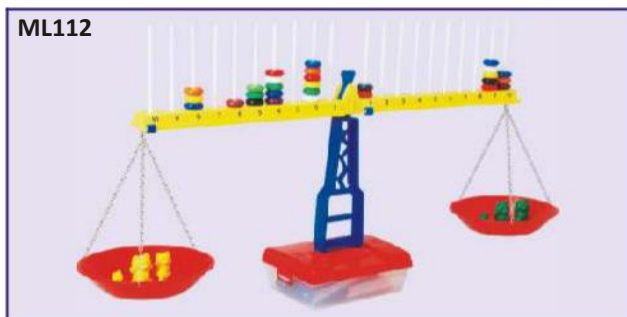

ML112 Number Planet: This scale includes different color beads that visually demonstrate number relationships and operations such as addition, subtraction, and comparisons. Set includes scale, plastic bear weights of different weight and color.

per set Rs. 2700.00 (B)