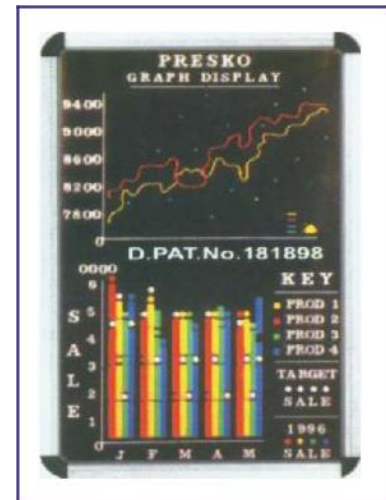

PRESKOGRAPH AIDS & INTERCHANGEABLE BOARDS

It is a unique and effective system of interchangeable letters & figures and graph symbols with which any kind of information can be displayed in an elegant way by joint pressing the letters and figures and graph symbols in the closed perforated back ground. The same can be changed at your will.

It is ideal for instantaneous layout planning & the first hand Knowledge of coming events. These are must for institutions & offices.

Size of Panel with Frame		Total No. of Letters & Figures in each set	Price with frame	
in cm	in inches		with letters	without letters
61x30	24x12	305	PB03WL 2060.00 (A)	PB03 1416.00 (A)
61x45	24x18	410	PB04WL 2977.00 (A)	PB04 2006.00 (A)
91x61	36x24	750	PB05WL 5872.00 (A)	PB05 4130.00 (A)
122x91	48x36	1050	PB08WL 8940.00 (A)	PB08 6608.00 (A)
152x91	60 x 36	1050	PB11WL13215.00 (A)	PB11 9977.00 (A)
152x122	60x48	1350	PB12WL 14164.00 (A)	PB12 10915.00 (A)
183x122	72x48	1350	PB15WL 16356.00 (A)	PB15 13098.00 (A)