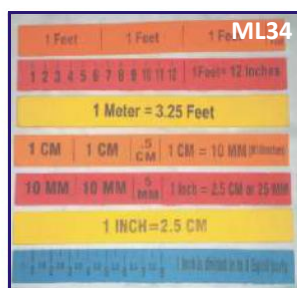

ML37 Polyhedron and their net: To understand different solid shapes and idea of faces, edges & vertices.

each Rs. 661.00 (A)