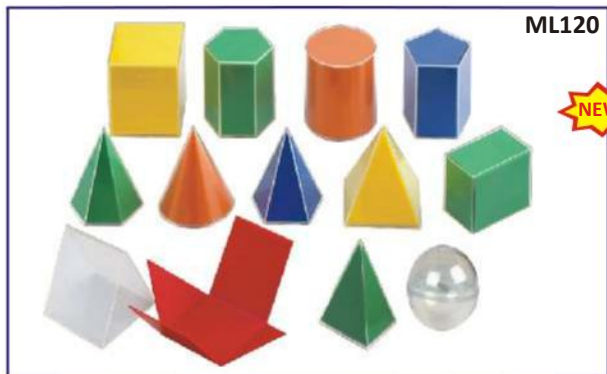

ML120 Folding Geo Solid: This resource allows children to connect 3D solid with its 2D representation, and to deduce formulae for surface areas and volumes. It includes coloured folding shapes and transparent plastic shapes.

per set Rs. 800.00 (A)