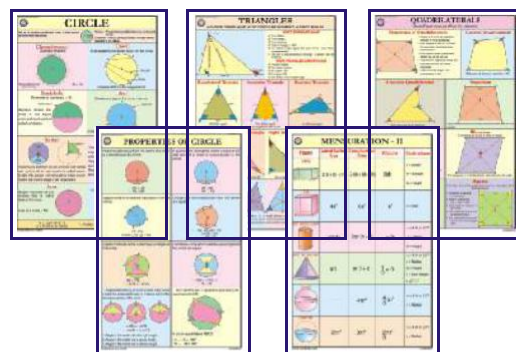

MKS11

- **MKS12** Sextant model
- **MKS13** Theodolite model
- **MKS14A** Optical Square

Rs. 649.00 (A)
Rs. 767.00 (A)
Rs. 354.00 (A)

- **MKS15A** Cross Vertical Staff
- **MKS16** Vernier Caliper
- **MKS17** Model Standard Time Indicator
- **MKS18** Metal wired Tape 15 meter

Rs. 354.00 (A)
Rs. 442.00 (A)
Rs. 685.00 (A)
Rs. 354.00 (A)

- **MKS19A** Rain Gauge
- **MKS20** Angle in a circle & its part

Rs. 708.00 (A)
Rs. 124.00 (B)

MKS_1 All the above items, packed in a kit with manual

Rs. 14160.00 (A) set

(B) - GST@12% is included in the price.