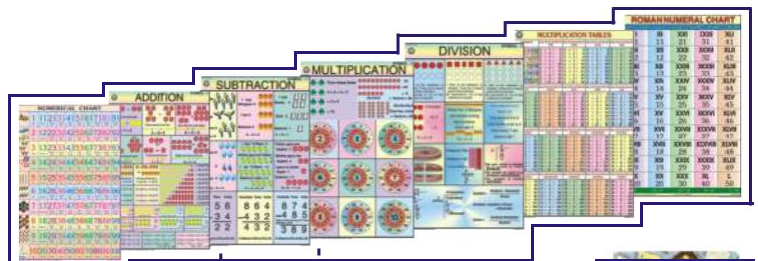

MKJ07 Skip counting game with marbles **per set Rs. 241.00 (B)**

MKJ08 Count your own designer fraction made of rubber foam set of 72 Triangles in 3 colours **each Rs. 241.00 (B)**

MKJ09 Pattern making with plastic triangles of 3 different sizes **each Rs. 366.00 (B)**

MKJ10 Game of Place Value **each Rs. 472.00 (A)**

MKJ11 Charts for Arithmetic size 50 × 70 cm

- MP01** English Numerical **each Rs. 100.00 (B)**
- MP02** Addition **each Rs. 100.00 (B)**
- MP03** Subtraction **each Rs. 100.00 (B)**
- MP04** Multiplication **each Rs. 100.00 (B)**
- MP05** Division **each Rs. 100.00 (B)**
- MP06** Multiplication Table **each Rs. 100.00 (B)**
- MP07** Roman Numerical Chart **each Rs. 100.00 (B)**